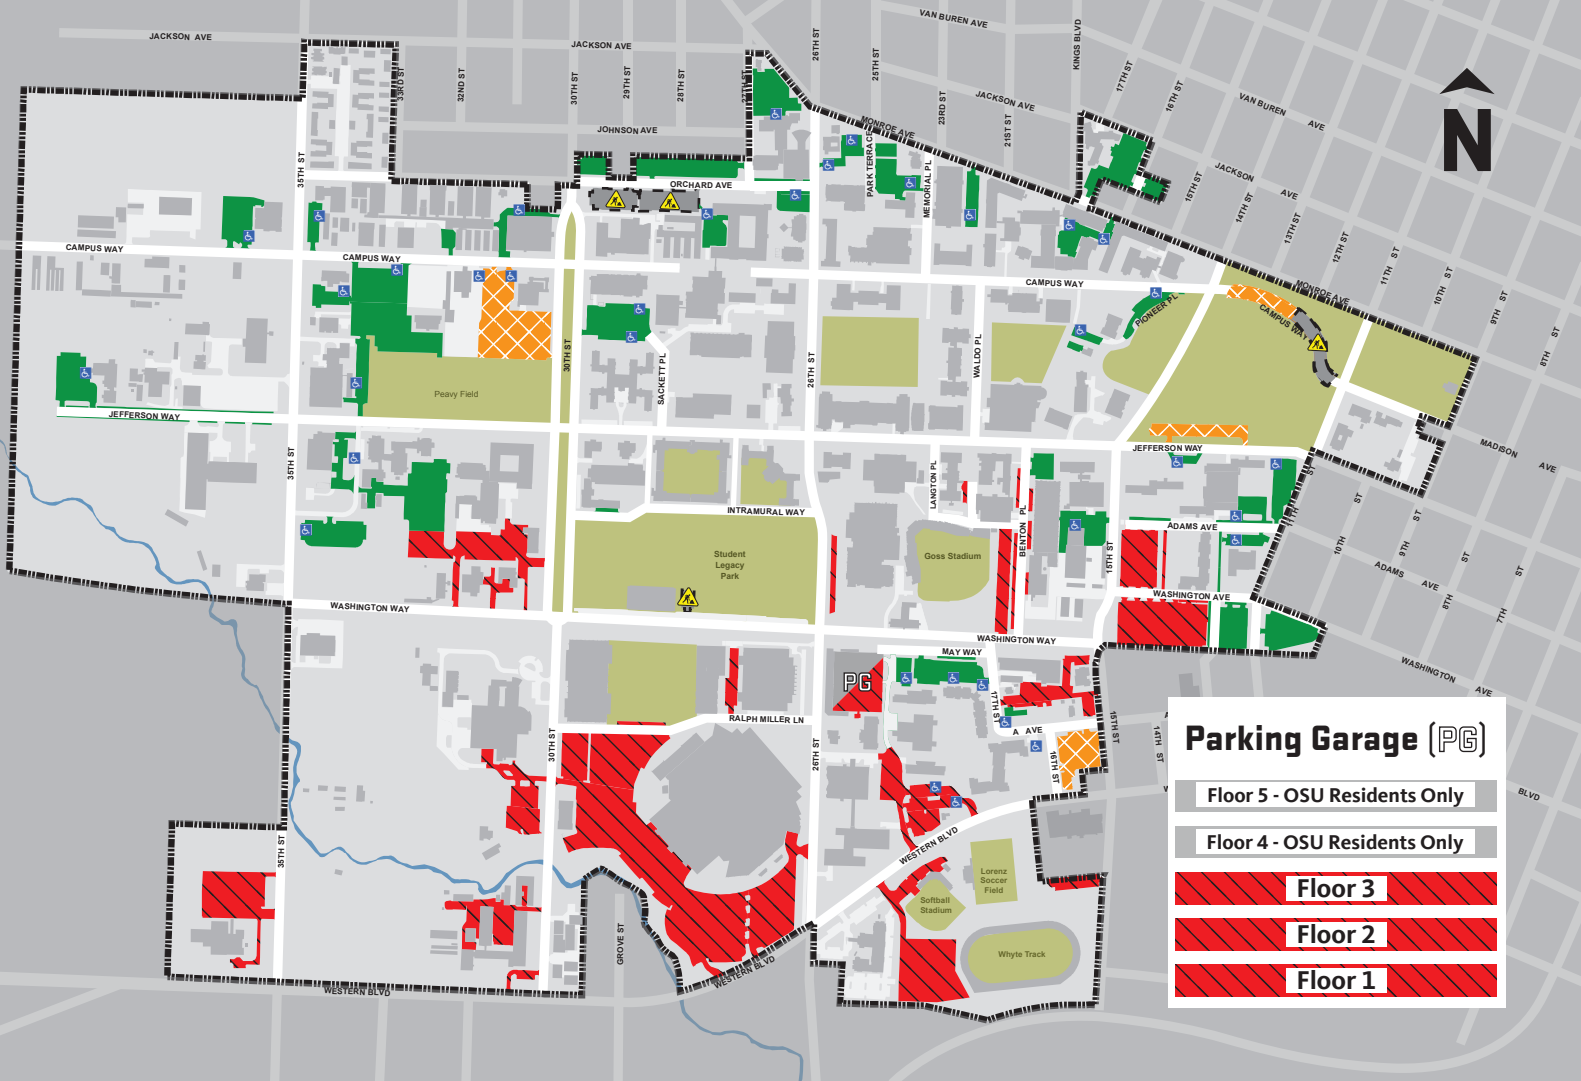

# FOOTBALL GAME DAY PARKING RESTRICTIONS

2023  
GAME DAYS

9 SEPTEMBER    16 SEPTEMBER    FRIDAY 29 SEPTEMBER    14 OCTOBER    11 NOVEMBER    18 NOVEMBER

**Tow Zone:**

Vehicles without Athletics Game Day permits will be towed starting at 7 a.m. on Saturday Game Days, or starting at 1 p.m. on Weekday Game Days.

**Tailgating lots:**

Open six (6) hours before the game. Parking for OSU business purposes may be limited.

**OSU parking:**

Parking is allowed for individuals with OSU business NOT attending the game.