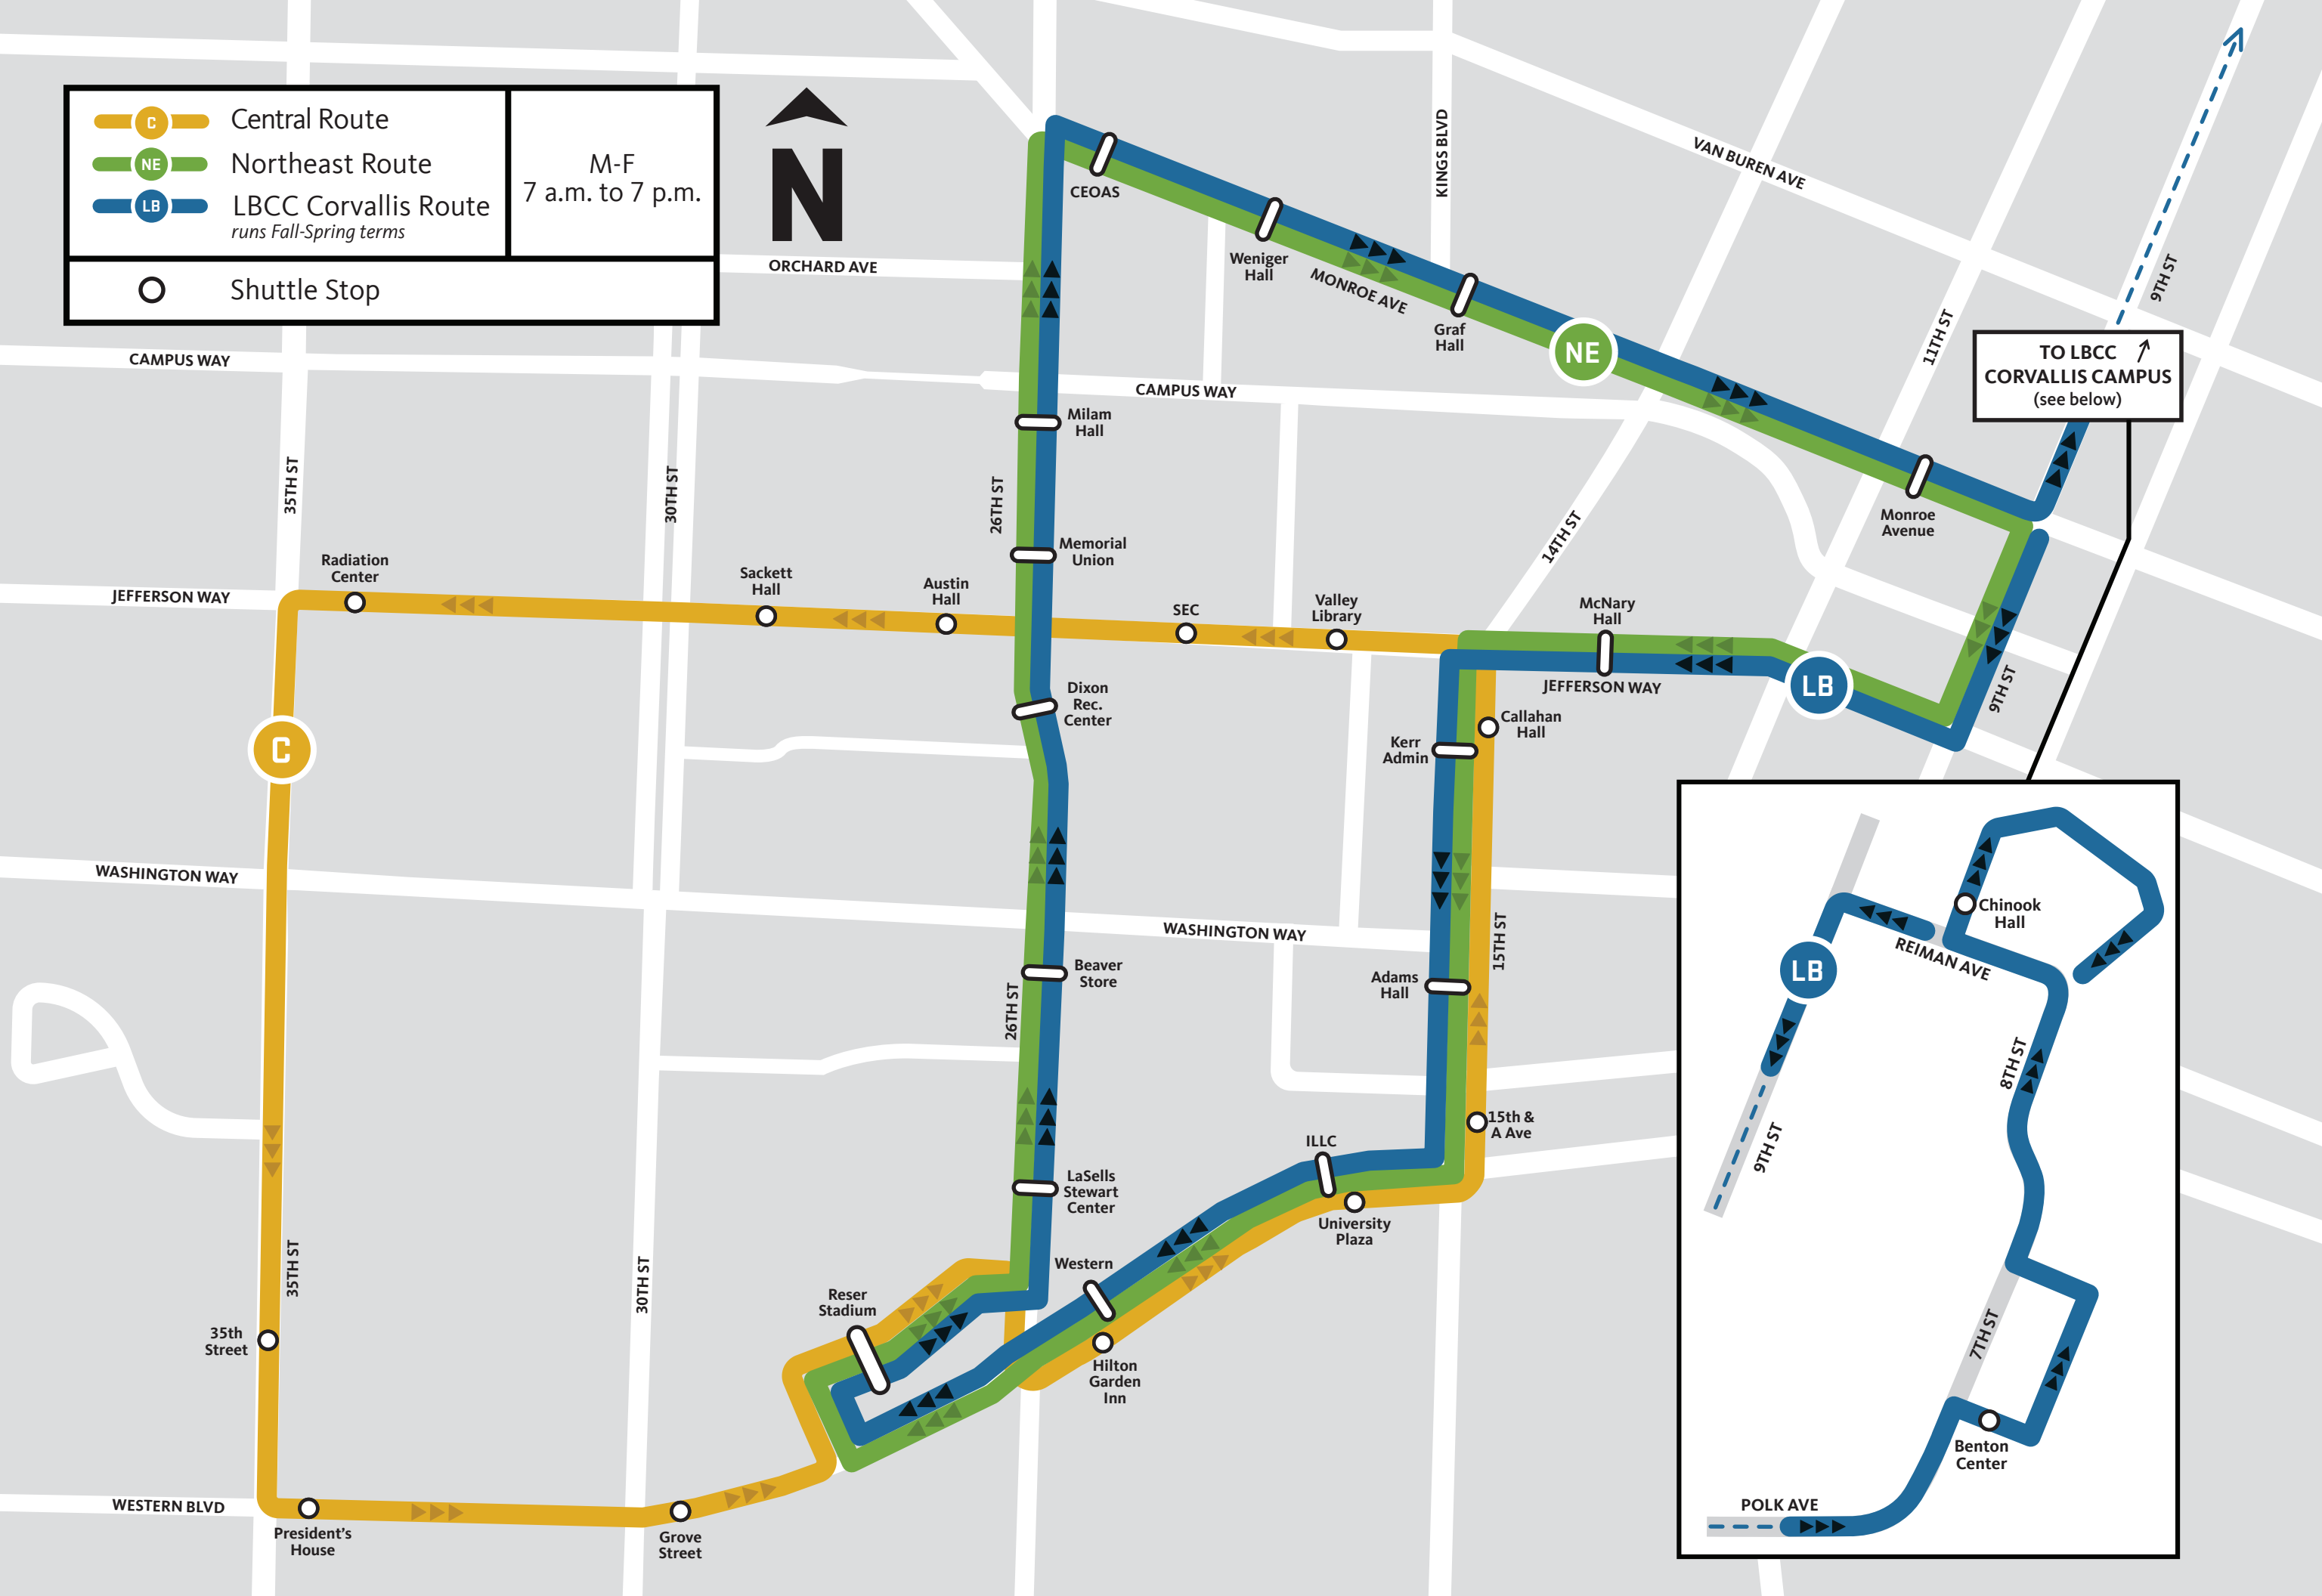

 Central Route	M-F 7 a.m. to 7 p.m.
 Northeast Route	
 LBCC Corvallis Route <i>runs Fall-Spring terms</i>	
 Shuttle Stop	

TO LBCC  
CORVALLIS CAMPUS  
(see below)