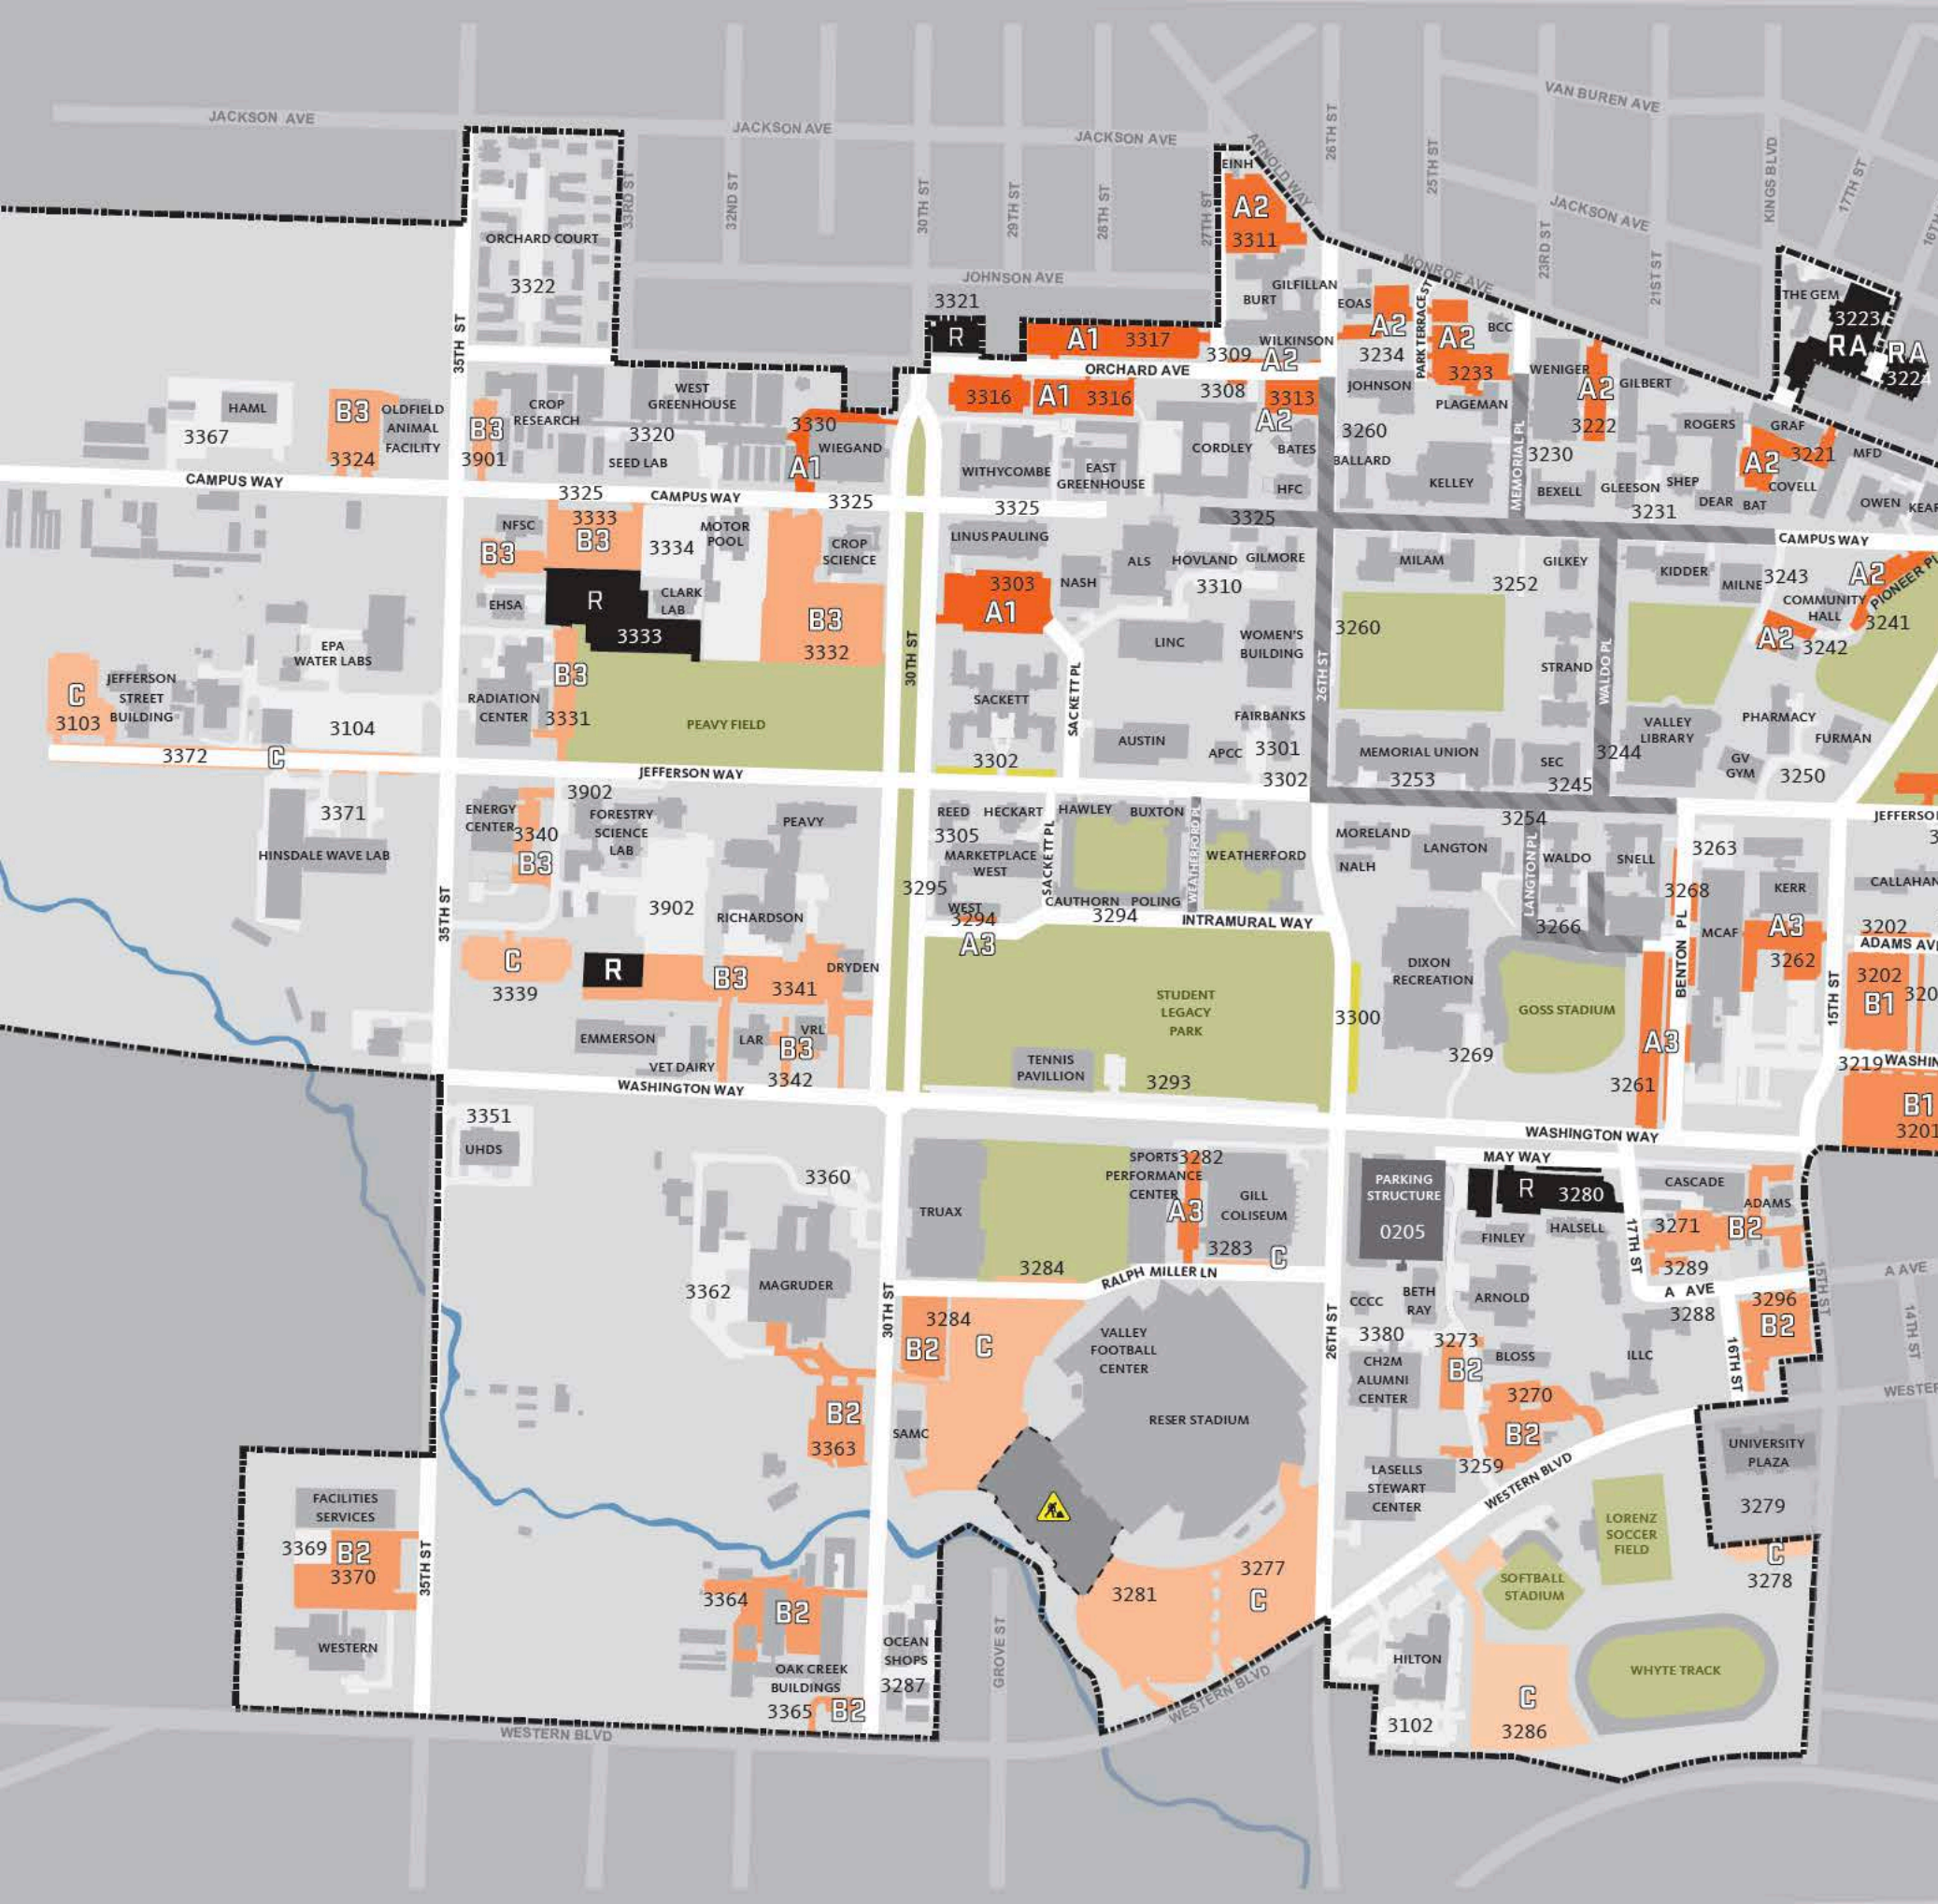

# Parking Lot ID Map

Lot #	Lot Name
3102	Hilton Garden Inn Lot
3103	Jefferson Street Building West
3104	EPA Complex South Lot
3201	Washington Ave Southwest Lot
3202	Washington Ave Northwest Lot
3204	Adams Ave North Lot
3205	Adams Ave Northeast Lot
3206	McNary Hall North Meter Lot
3207	Adams Ave South Lot
3208	Facilities Services Shops Lot
3209	Washington Ave Southeast Lot
3210	Jefferson Way, 14th St Lot
3211	E Campus Way
3213	Madison Ave Co-Op Lot
3217	Adams Ave
3218	S 13th St
3219	Washington Ave
3220	S 14th St
3221	Monroe Ave and 16th
3222	Weniger Hall East Lot
3223	N 16th St West Lot
3224	N 16th St East Lot
3227	Washington Ave, 11th St South
3228	South Farm RV Parking Lot
3230	N Memorial Pl
3231	Campus Way - Central Campus
3233	Park Terrace St East Lot
3234	Park Terrace St West Lot
3240	Park Terrace St
3241	Community Hall East Lot
3242	Community Hall South lot
3243	Community Hall West Lot
3244	Valley Library West Lot
3245	Student Experience Center East Lot
3250	Furman Hall West Lot